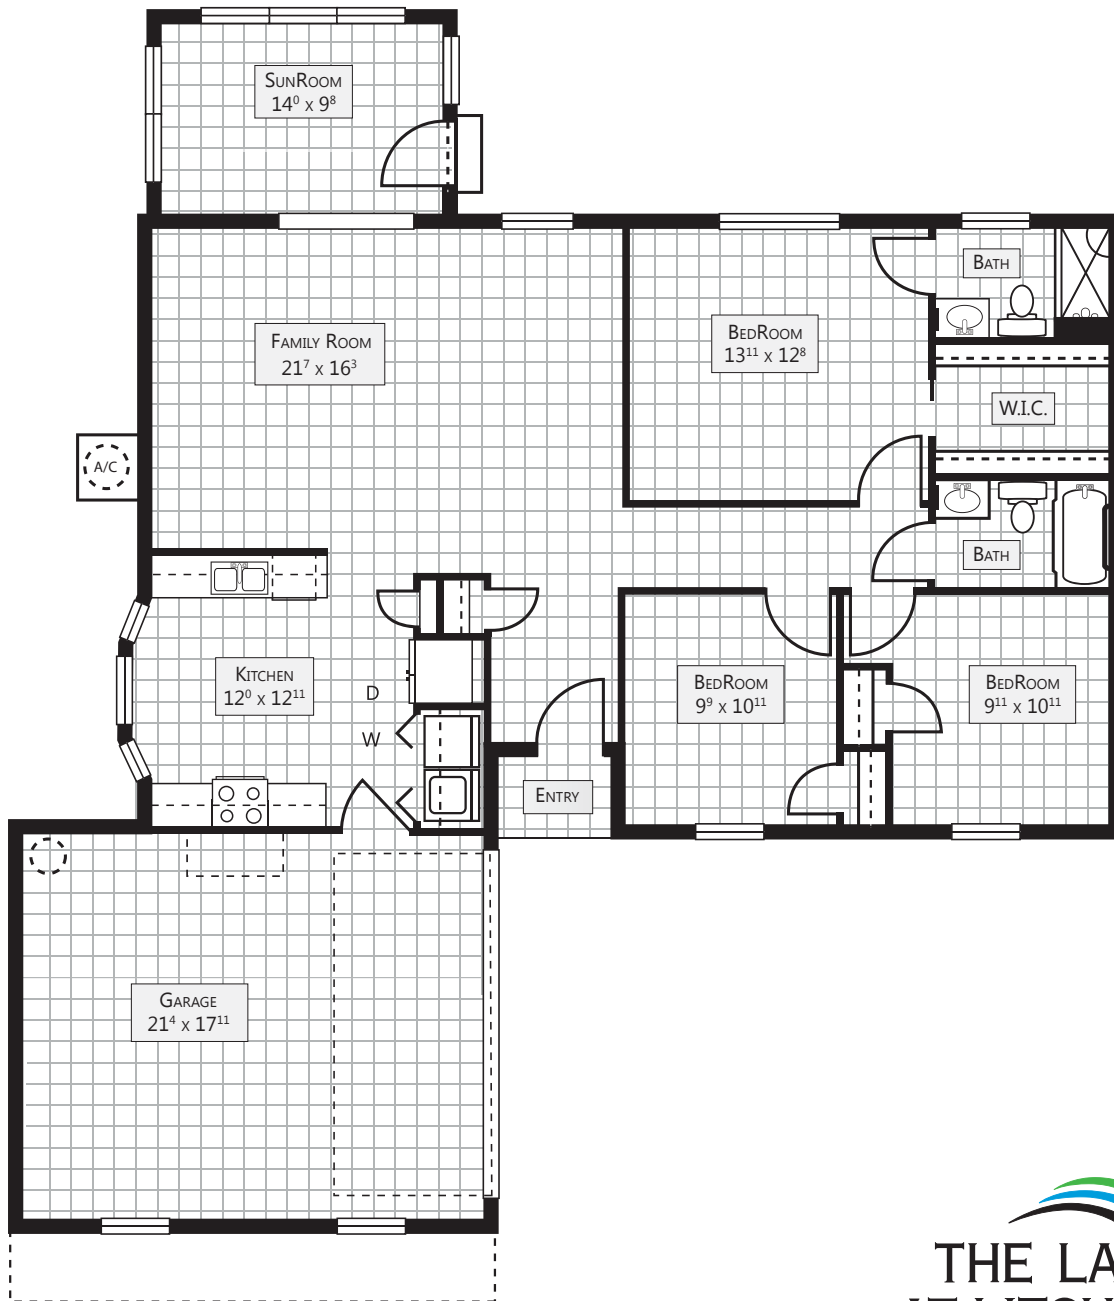

# The Adams | Cottage Home

1,839 S/F | Three Bedroom | Two Bath

## THE LAKES AT LITCHFIELD

3 of 3 | 3 Bedroom  
Cottage Home Floorplans

120 Lakes at Litchfield Drive  
Pawleys Island, SC 29585  
Phone: 843-235-9393  
[www.Lakes-Litchfield.com](http://www.Lakes-Litchfield.com)