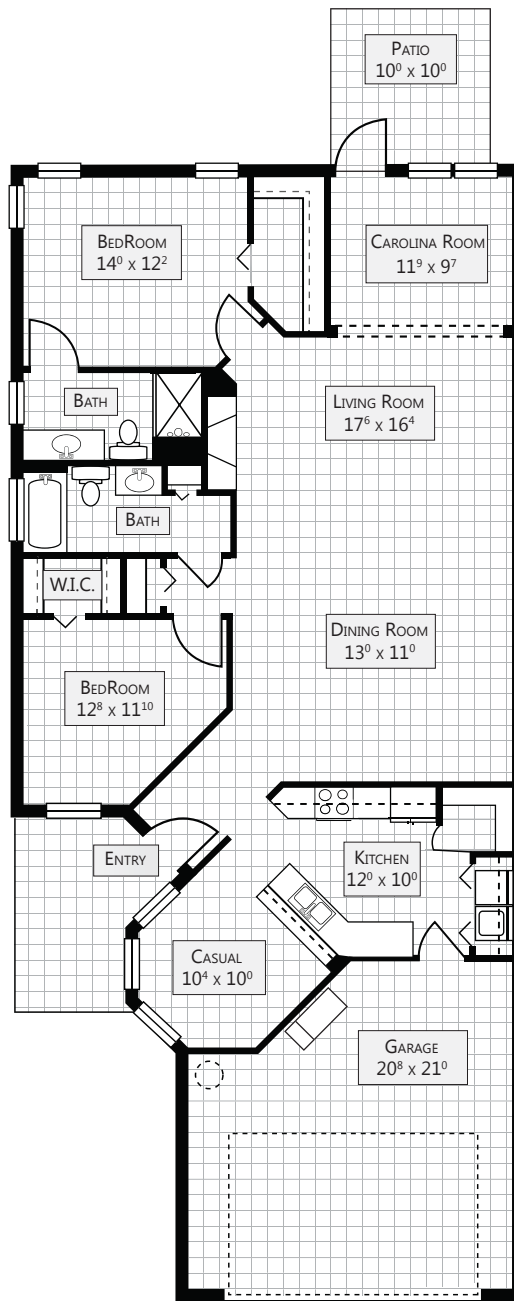

# The Hawthorne | Cottage Home

2,003 S/F | Two Bedroom | Two Bath

## THE LAKES AT LITCHFIELD

5 of 8 | 2 Bedroom  
Cottage Home Floorplans

120 Lakes at Litchfield Drive  
Pawleys Island, SC 29585  
Phone: 843-235-9393  
[www.Lakes-Litchfield.com](http://www.Lakes-Litchfield.com)