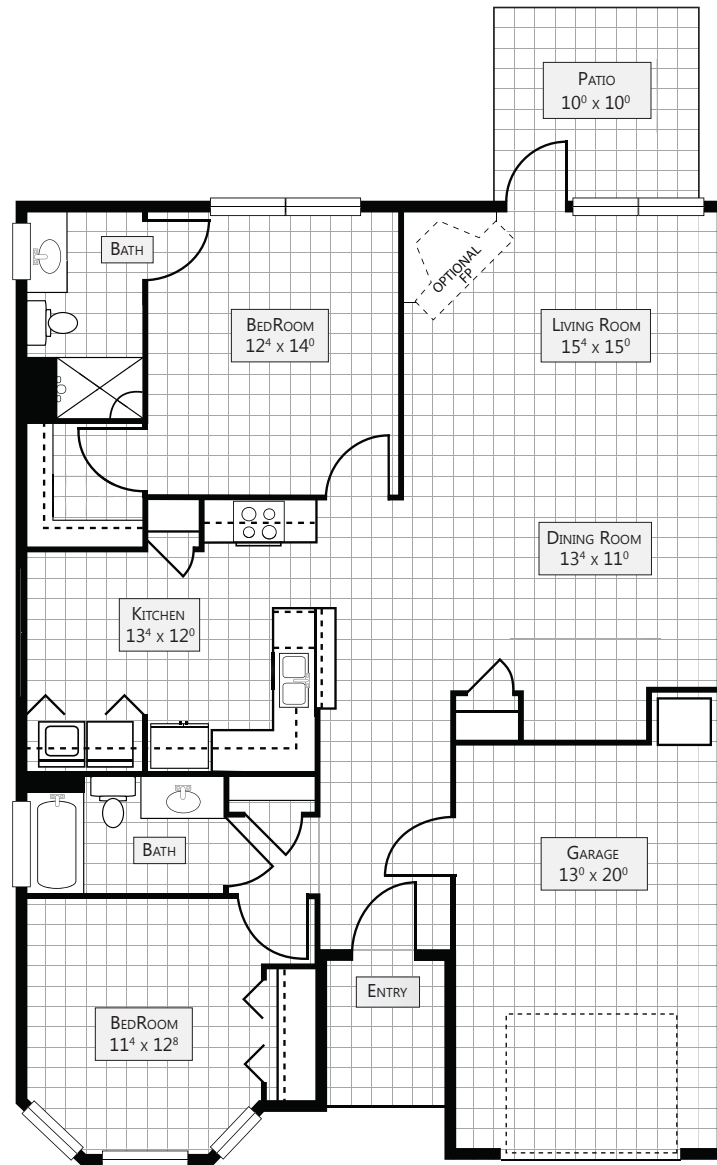

The Jasmine | Cottage Home

1,640 S/F | Two Bedroom | Two Bath

THE LAKES AT LITCHFIELD

8 of 8 | 2 Bedroom
Cottage Home Floorplans

- Maintenance-Free Living
- Weekly Housekeeping
- Daily Dining
- Bill Payment
- Transportation
- Safety
- Pets Welcome
- Golf Cart
- Bring Your Own Furniture
- Transition Services