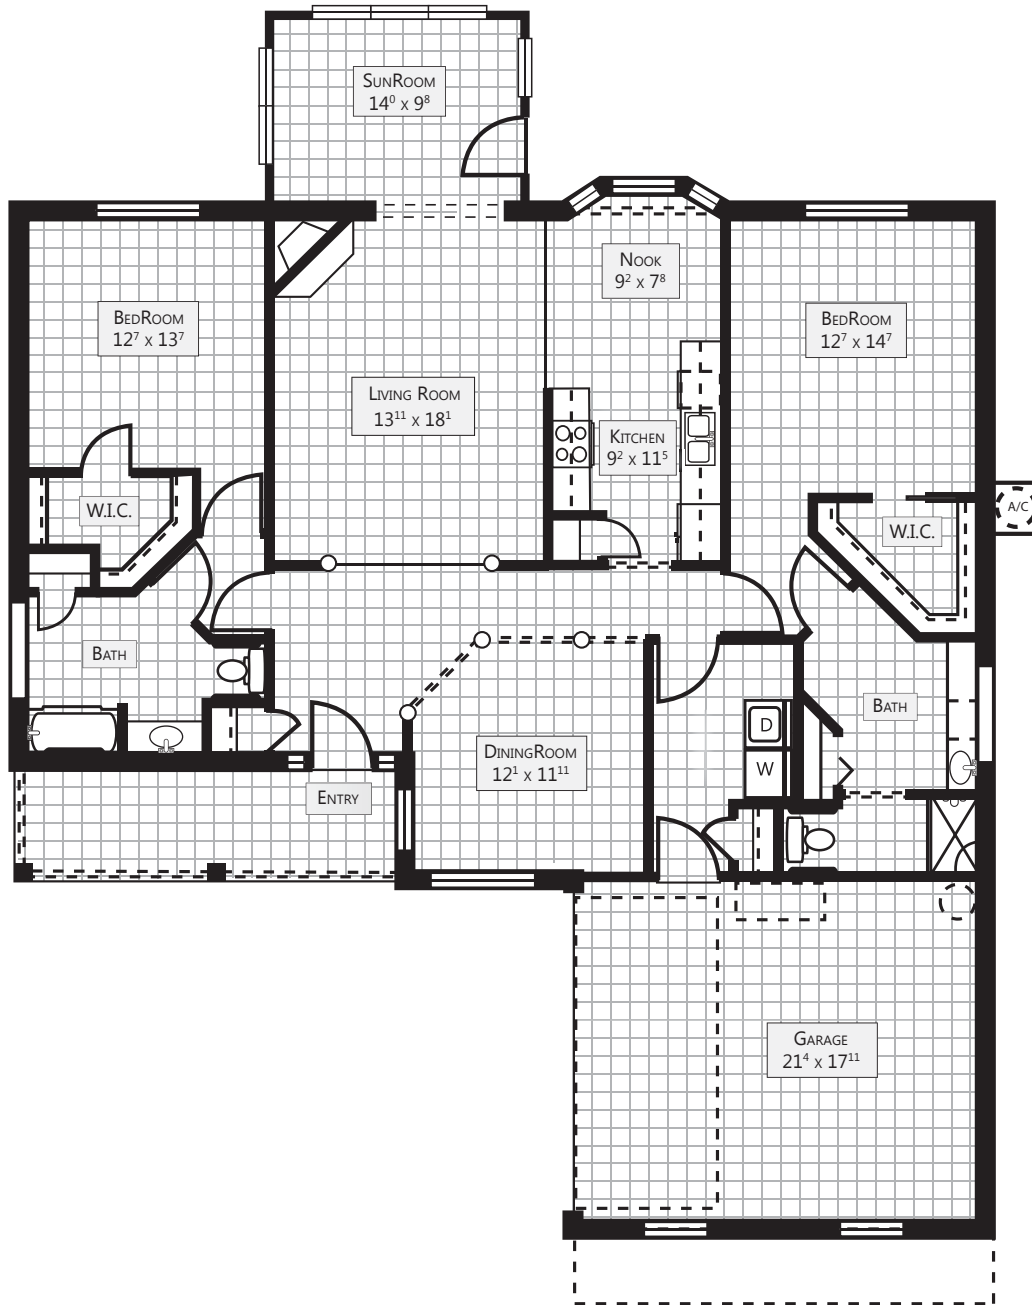

The Jefferson | Cottage Home

2,290 S/F | Two Bedroom | Two Bath

THE LAKES
AT LITCHFIELD

- Maintenance-Free Living
- Weekly Housekeeping
- Daily Dining
- Bill Payment
- Transportation
- Safety
- Pets Welcome
- Golf Cart
- Bring Your Own Furniture
- Transition Services

1 of 8 | 2 Bedroom
Cottage Home Floorplans

120 Lakes at Litchfield Drive
Pawleys Island, SC 29585
Phone: 843-235-9393
www.Lakes-Litchfield.com