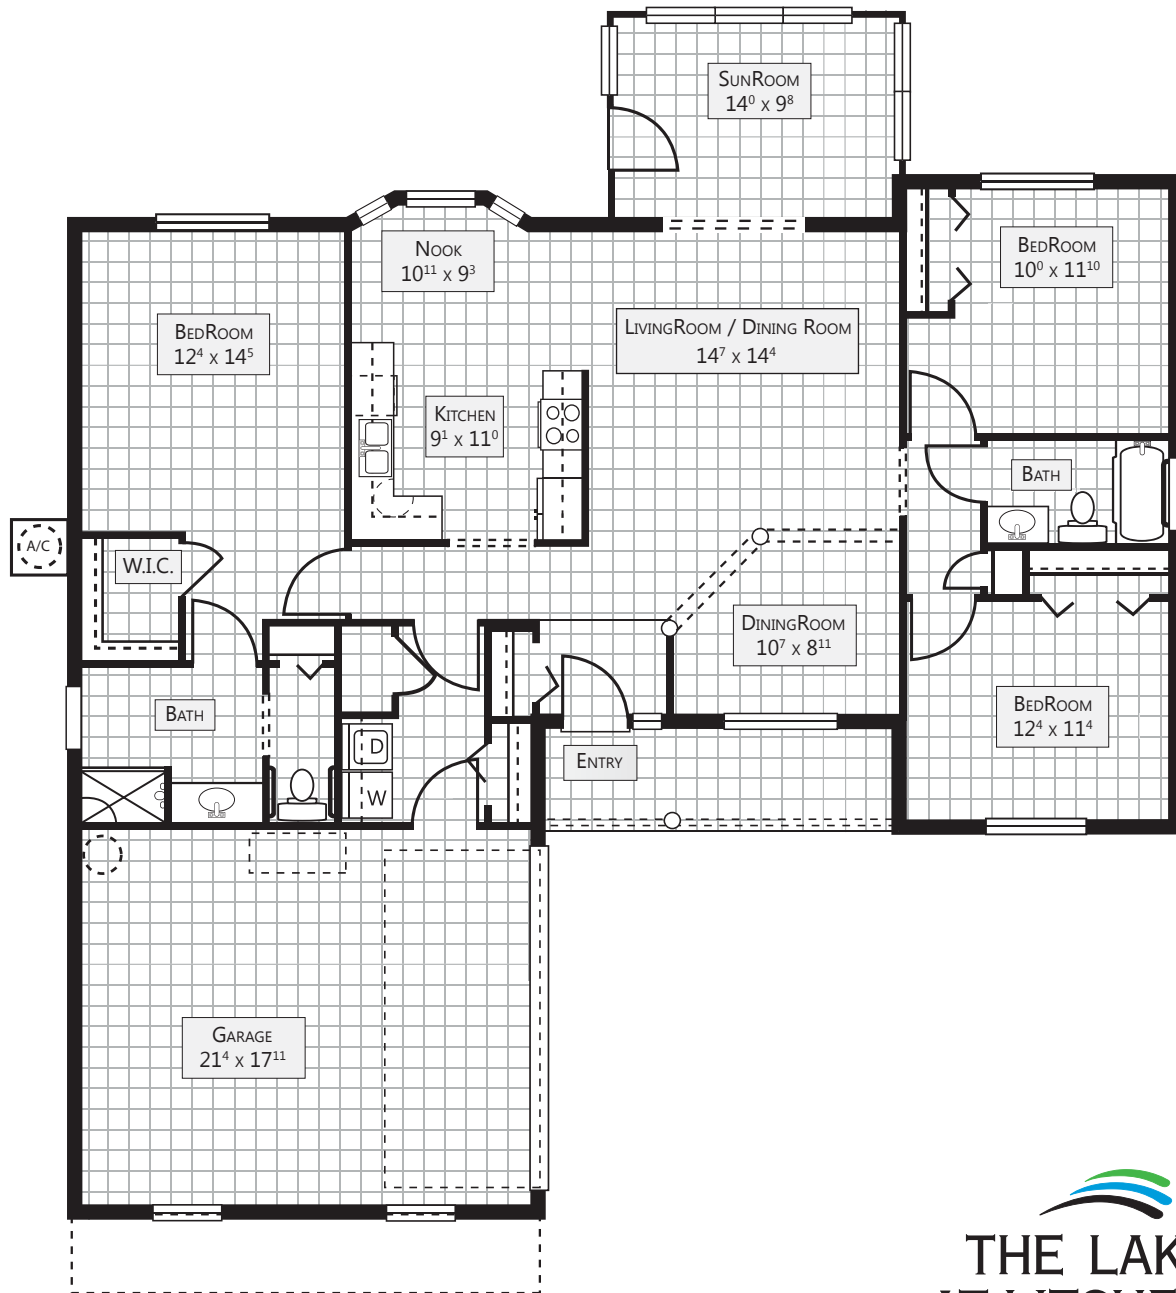

The Madison III | Cottage Home

2,067 S/F | Three Bedroom | Two Bath

THE LAKES AT LITCHFIELD

2 of 3 | 3 Bedroom
Cottage Home Floorplans

120 Lakes at Litchfield Drive
Pawleys Island, SC 29585
Phone: 843-235-9393
www.Lakes-Litchfield.com