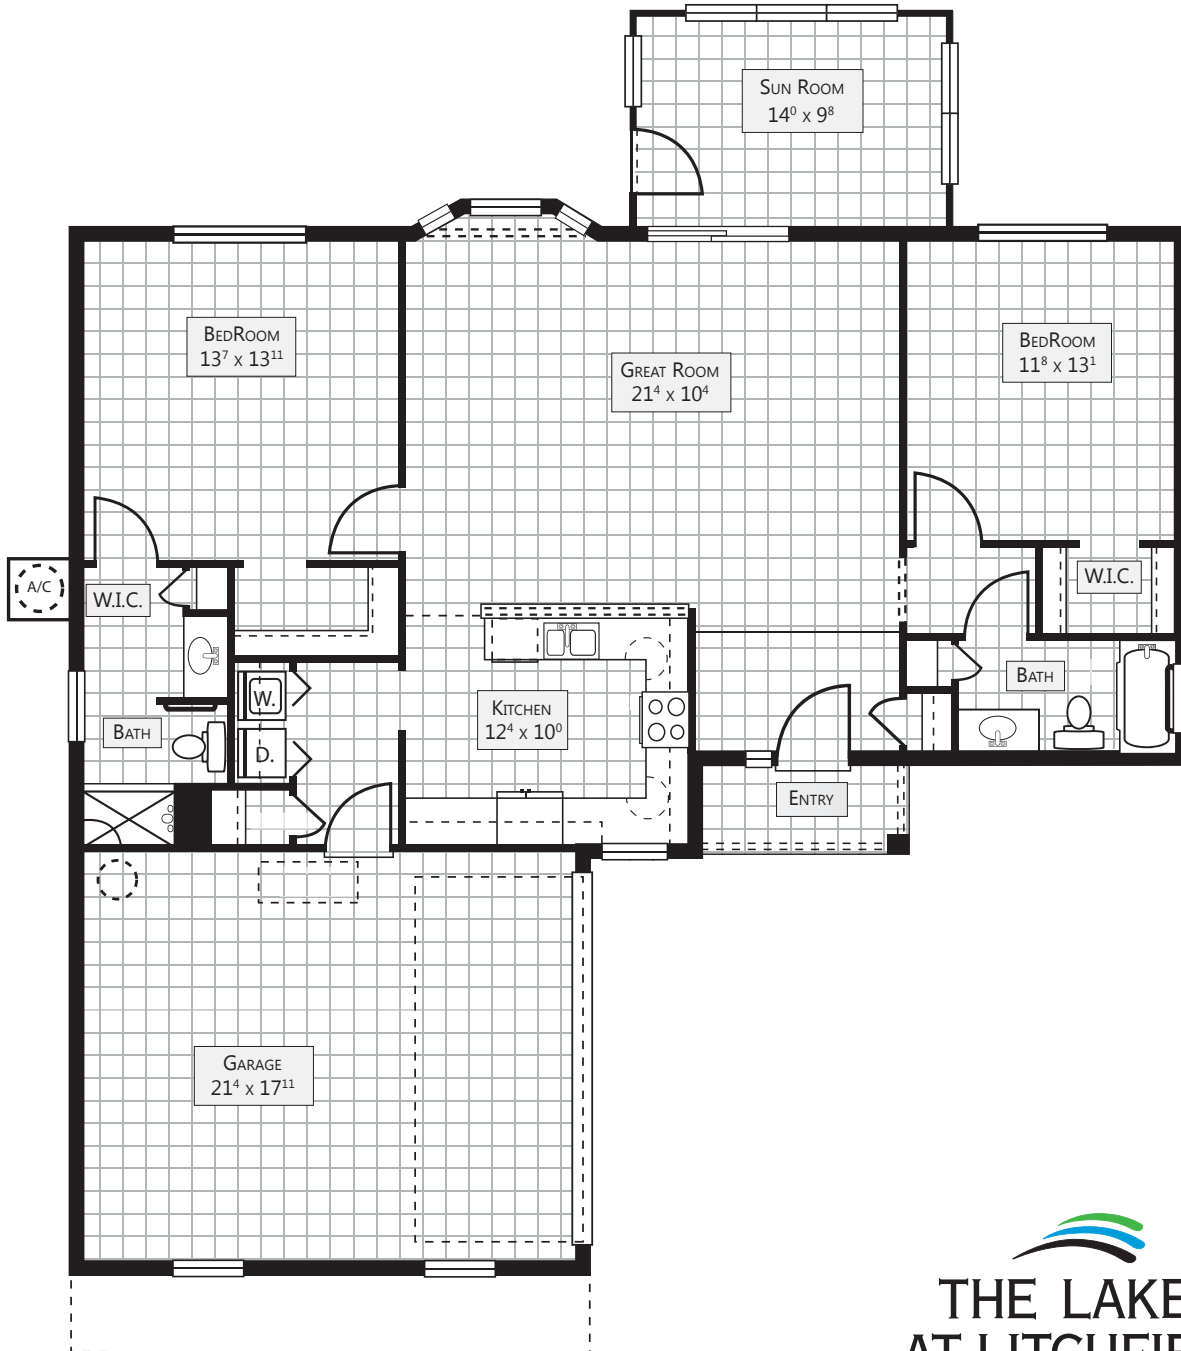

The Monroe | Cottage Home

1,794 S/F | Two Bedroom | Two Bath

THE LAKES AT LITCHFIELD

6 of 8 | 2 Bedroom
Cottage Home Floorplans

120 Lakes at Litchfield Drive
Pawleys Island, SC 29585
Phone: 843-235-9393
www.Lakes-Litchfield.com