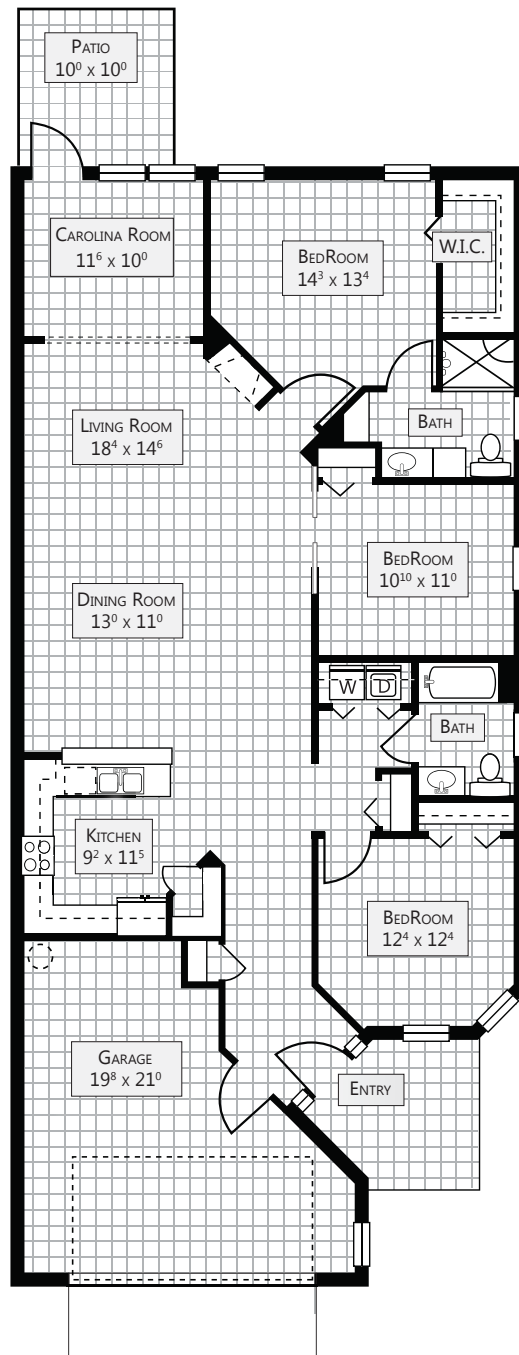

The Palmetto | Cottage Home

2,180 S/F | Two Bedroom | Two Bath

- Maintenance-Free Living
- Weekly Housekeeping
- Daily Dining
- Bill Payment
- Transportation
- Safety
- Pets Welcome
- Golf Cart
- Bring Your Own Furniture
- Transition Services

THE LAKES AT LITCHFIELD

2 of 8 | 2 Bedroom
Cottage Home Floorplans

120 Lakes at Litchfield Drive
Pawleys Island, SC 29585
Phone: 843-235-9393
www.Lakes-Litchfield.com