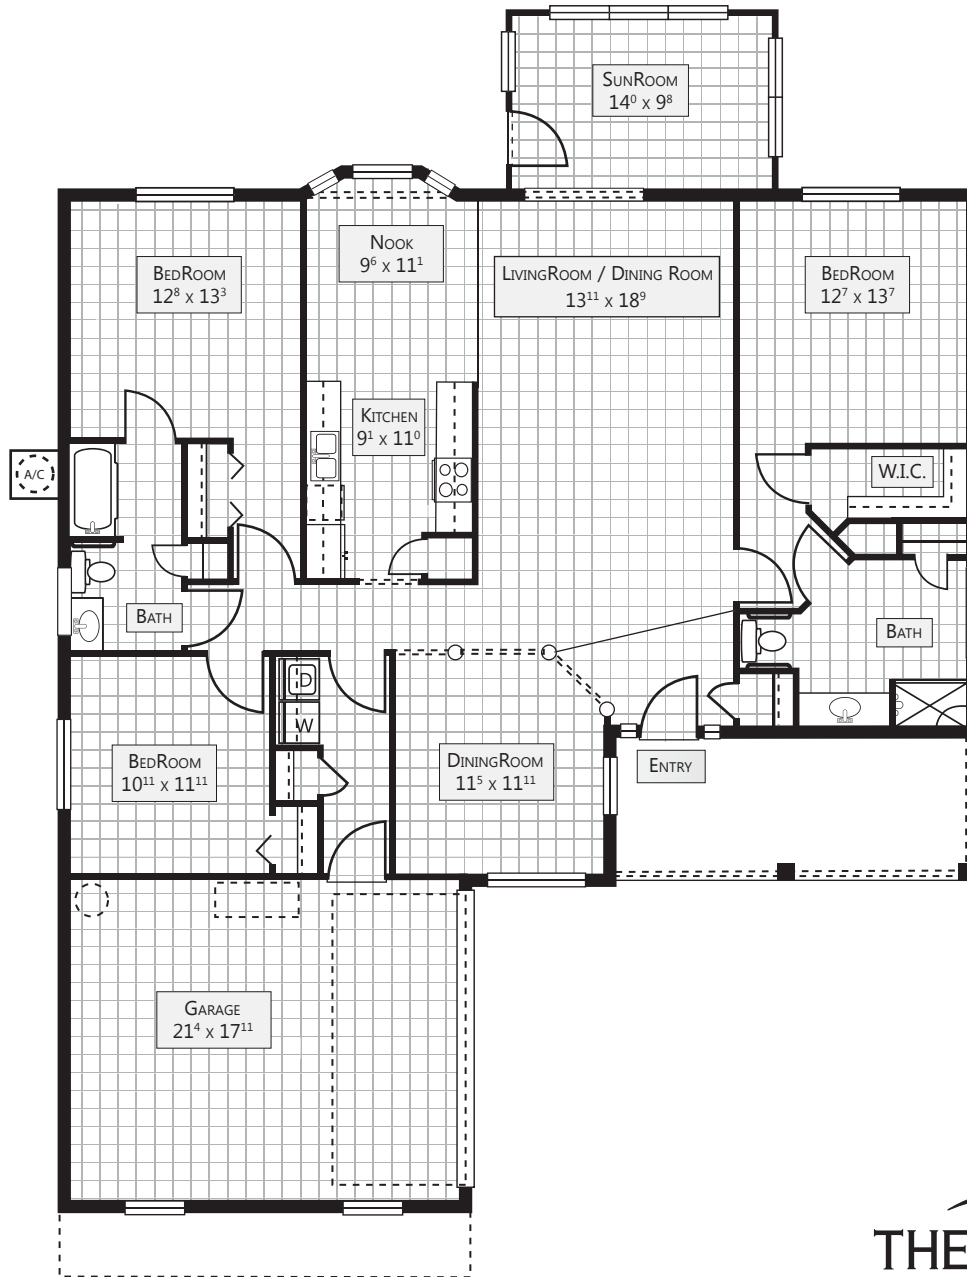

The Washington | Cottage Home

2,448 S/F | Three Bedroom | Two Bath

- Maintenance-Free Living
- Weekly Housekeeping
- Daily Dining
- Bill Payment
- Transportation
- Safety
- Pets Welcome
- Golf Cart
- Bring Your Own Furniture
- Transition Services

THE LAKES AT LITCHFIELD

1 of 3 | 3 Bedroom
Cottage Home Floorplans

120 Lakes at Litchfield Drive
Pawleys Island, SC 29585
Phone: 843-235-9393
www.Lakes-Litchfield.com