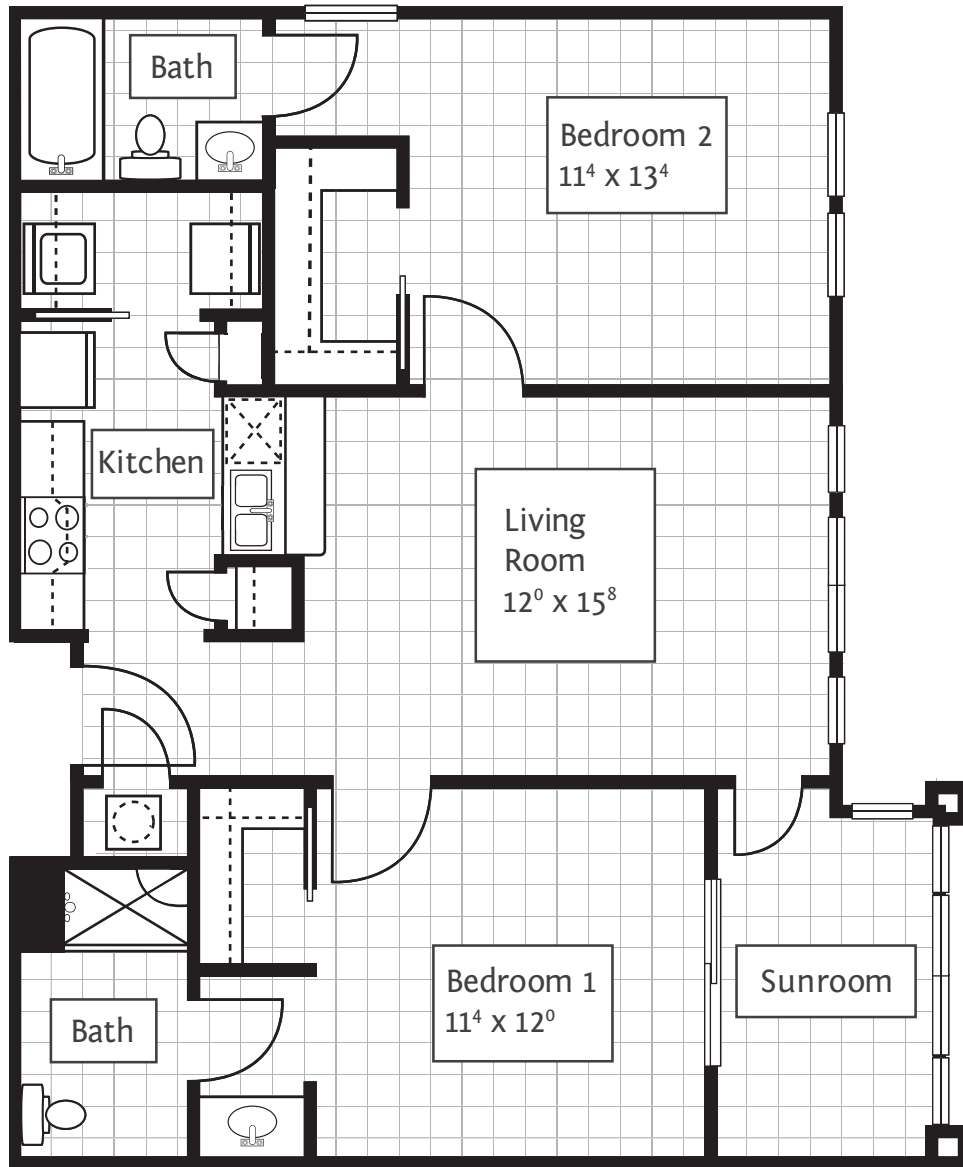

# The Ibis | Villa Apartment

1,091 S/F | Two Bedroom | Two Bath

- Maintenance-Free Living
- Weekly Housekeeping
- Daily Dining
- Bill Payment
- Transportation
- Safety
- Pets Welcome
- 24-hour emergency call system
- Bring Your Own Furniture
- Transition Services
- Award-Winning Wellness Center
- Access to Health Care
- Heated Indoor Pool
- Signature Events & Social Gatherings