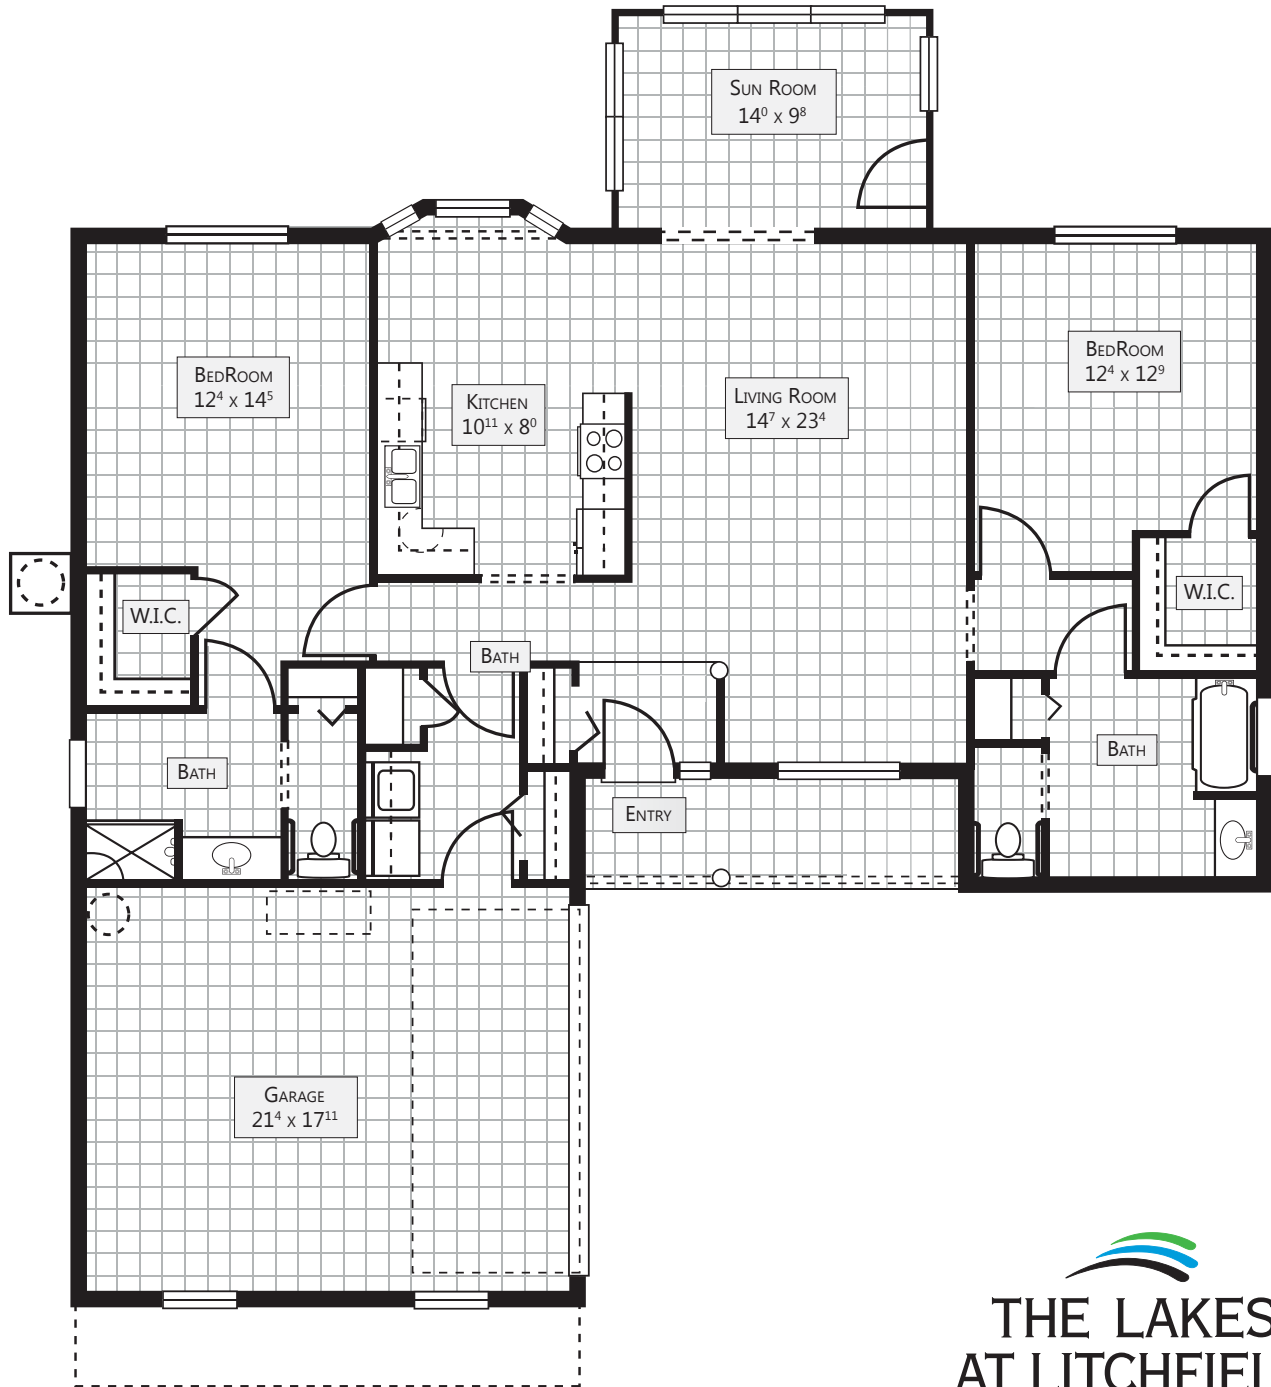

The Madison II | Cottage Home

2,048 S/F | Two Bedroom | Two Bath

THE LAKES AT LITCHFIELD

4 of 8 | 2 Bedroom
Cottage Home Floorplans

120 Lakes at Litchfield Drive
Pawleys Island, SC 29585
Phone: 843-235-9393
www.Lakes-Litchfield.com